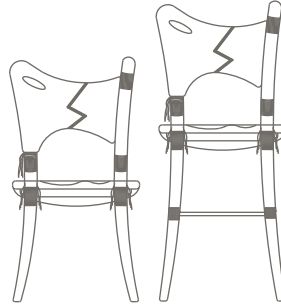

## COOK ISLAND CHAIR

---

Versatile and hard-wearing chair. Constructed from Palmwood, steel and leather.

Available with wood or upholstered leather seat.

Shown in HQ Superwhite

DEPTH:  
540mm

WIDTH:  
500mm

## FEATURES AND BENEFITS

- Premium A-grade leather in a range of colours
- Sustainable Palmwood® legs and seat
- Underpinned by a steel frame for durability
- Carved contouring in the seat provides sitting comfort
- Decorative leather bindings and lashings
- Handhold in the backrest can be positioned to the left or right.
- Includes dining and barstool variants