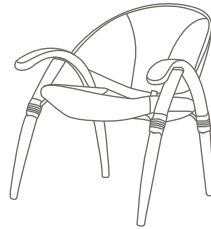

ONCA CHAIR

Comfortable upholstered chair for everyday use. The hooped frame and petal-shaped seat take inspiration from the orchids and flowers of the jungle.

Upholstered in A-grade premium leather in single or two tones.

WIDTH:
740mm

DEPTH:
630mm

HEIGHT:
800mm

DIMENSIONS

CHAIR

Width: 740mm 29in
Depth: 630mm 25in
Height: 800mm 31in

FEATURES AND BENEFITS

- Premium A-grade leather in a range of colours
- Curved legs carved from sustainable Palmwood®
- Cushion of multi-density polyurethane foam and polyester quilting
- Decorative leather bindings and lashings
- Saddle-stitched leather trim in matching or contrasting colours.