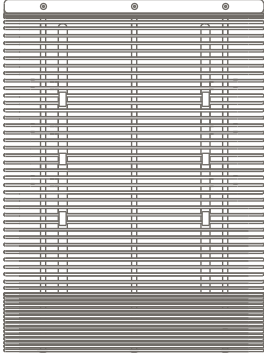

LUXOR & HAWAIIAN BED

The elegant bed is made from Palmwood spines, beautifully sanded and polished to give them a rich glossy aesthetic.

Reinforced with a steel frame.

The bed is available in one-tone Palmwood (Hawaiian Bed) and with alternating light and dark wooden spines (Luxor Bed).

Mattress optional.

WIDTH:
1570mm

WIDTH:
1880mm

DEPTH:
2550mm

HEIGHT:
100mm

DIMENSIONS

KING BED

Width: 1880m 74in
Depth: 2550m 100in
Height: 1000m 39in

QUEEN BED

Width: 1570mm 62in
Depth: 2500mm 100in
Height: 1000mm 39in

FEATURES AND BENEFITS

- Available in Queen and King sizes.
Solid wood bed from sustainable Palmwood®
- Reinforced steel frame for durability
- Smooth-sanded and polished. Finished with a natural wax, then oil treatment.