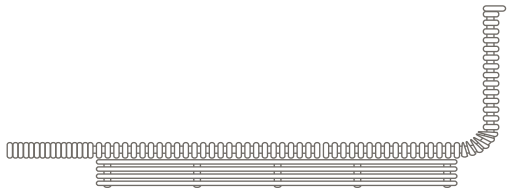

LUXOR & HAWAIIAN BED

The elegant bed is made from Palmwood spines, beautifully sanded and polished to give them a rich glossy aesthetic.

Reinforced with a steel frame.

The bed is available in one-tone Palmwood (Hawaiian Bed) and with alternating light and dark wooden spines (Luxor Bed).

Mattress optional.

WIDTH:
1570mm

WIDTH:
1880mm

DEPTH:
2550mm

HEIGHT:
100mm

DIMENSIONS

KING BED

Width: 1880m 74in
Depth: 2550m 100in
Height: 1000m 39in

QUEEN BED

Width: 1570mm 62in
Depth: 2500mm 100in
Height: 1000mm 39in

FEATURES AND BENEFITS

- Available in Queen and King sizes.
Solid wood bed from sustainable Palmwood®
- Reinforced steel frame for durability
- Smooth-sanded and polished. Finished with a natural wax, then oil treatment.