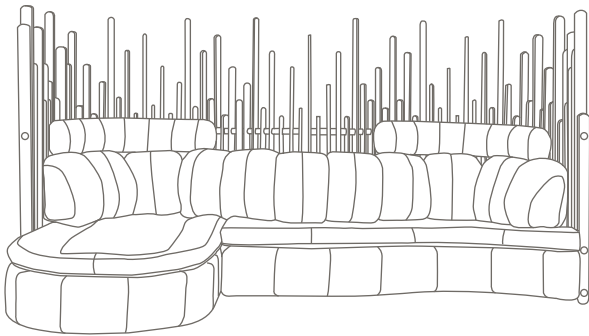

ISLE D'PALM MODULAR

A stunning centerpiece for your living room. With its undulating shape and deep cushioning, the Isle D'Palm Modular has space for your whole family.

The wooden spines that ring the back of the sofa are inspired by the vertical ribbed structure of traditional Polynesian huts, and provide a beautiful decorative backdrop to the setting.

This centerpiece setting is upholstered in soft, comforting leather. It is also available as a larger "U" shape.

WIDTH:
3200mm

HEIGHT:
1600mm

DEPTH
810mm

HEIGHT:
460mm

DIMENSIONS

L - MODULAR

Width: 3200mm 126in
Depth: 2070mm 81in
Height: 1600mm 63in

U - MODULAR

Width: 4330mm 170in
Depth: 2070mm 81in
Height: 1600mm 63in

OTTOMAN

Diameter: 810mm 34in
Height: 460mm 18in

FEATURES AND BENEFITS

- Premium A-grade leather in a range of colours
- Polished spines carved from sustainable Palmwood®
- Reinforced steel frame for durability
- Wide-grip Pirelli webbing seat platform
- Cushion of multi-density polyurethane foam and polyester quilting
- Palmwood finished with a natural wax, then oil treatment.