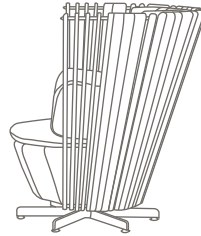

## TAVARUA

---

A striking design piece with maximum comfort. The wooden spines of the Tavarua are inspired by the vertical ribbed structure of traditional Polynesian huts. The chair has a distinctive cone shape, ringed by polished Palmwood. Upholstered in sensual and durable leather.

Tavarua has exceptional ergonomic credentials. It hugs the body with cushions that support the head, neck, lumbar and arms. The base swivels 360° allowing full freedom of movement.

Take advantage of the optional Tavarua Ottoman for complete relaxation.

DEPTH:  
1130mm

DIAMETER:  
740mm

DEPTH:  
910mm

HEIGHT:  
500mm

HEIGHT:  
1070mm

### ARM CHAIR

Width: 1130mm 43in  
Depth: 910mm 36in  
Height: 1070mm 42in