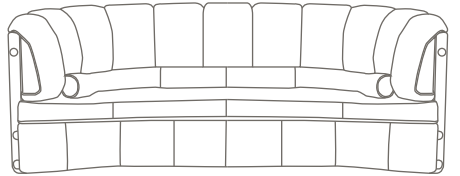

ISLE D'PALM

A feature chair with a lot of character. The sides and back of this chair are surrounded with a distinctive shell of polished Palmwood slats. These are inspired by the vertical ribbed structure of traditional Polynesian huts.

Shown in HQ Superwhite.

DEPTH
1030mm

HEIGHT:
890mm

WIDTH:
1070mm

WIDTH:
1830mm

WIDTH:
2320mm

DIA
810mm

HEIGHT:
890mm

HEIGHT:
890mm

DIMENSIONS

ARMCHAIR

2 SEATER SOFA

2 SEATER SOFA

OTTOMAN

Width: 1070mm 42in
Depth: 1030mm 40in
Height: 890mm 35in

Width: 1830mm 72in
Depth: 1030mm 40in
Height: 890mm 35in

Width: 2320mm 91in
Depth: 1030mm 40in
Height: 890mm 35in

Diameter: 810mm 34in
Height: 460mm 18in

FEATURES AND BENEFITS

- Premium A-grade leather in a range of colours
- Polished spines carved from sustainable Palmwood®
- Wide-grip Pirelli webbing seat platform
- Cushion of multi-density polyurethane foam and polyester quilting
- Reinforced steel frame and base with swivel
- Palmwood finished with a natural wax, then oil treatment.
- Sofa is available with an optional flower motif.